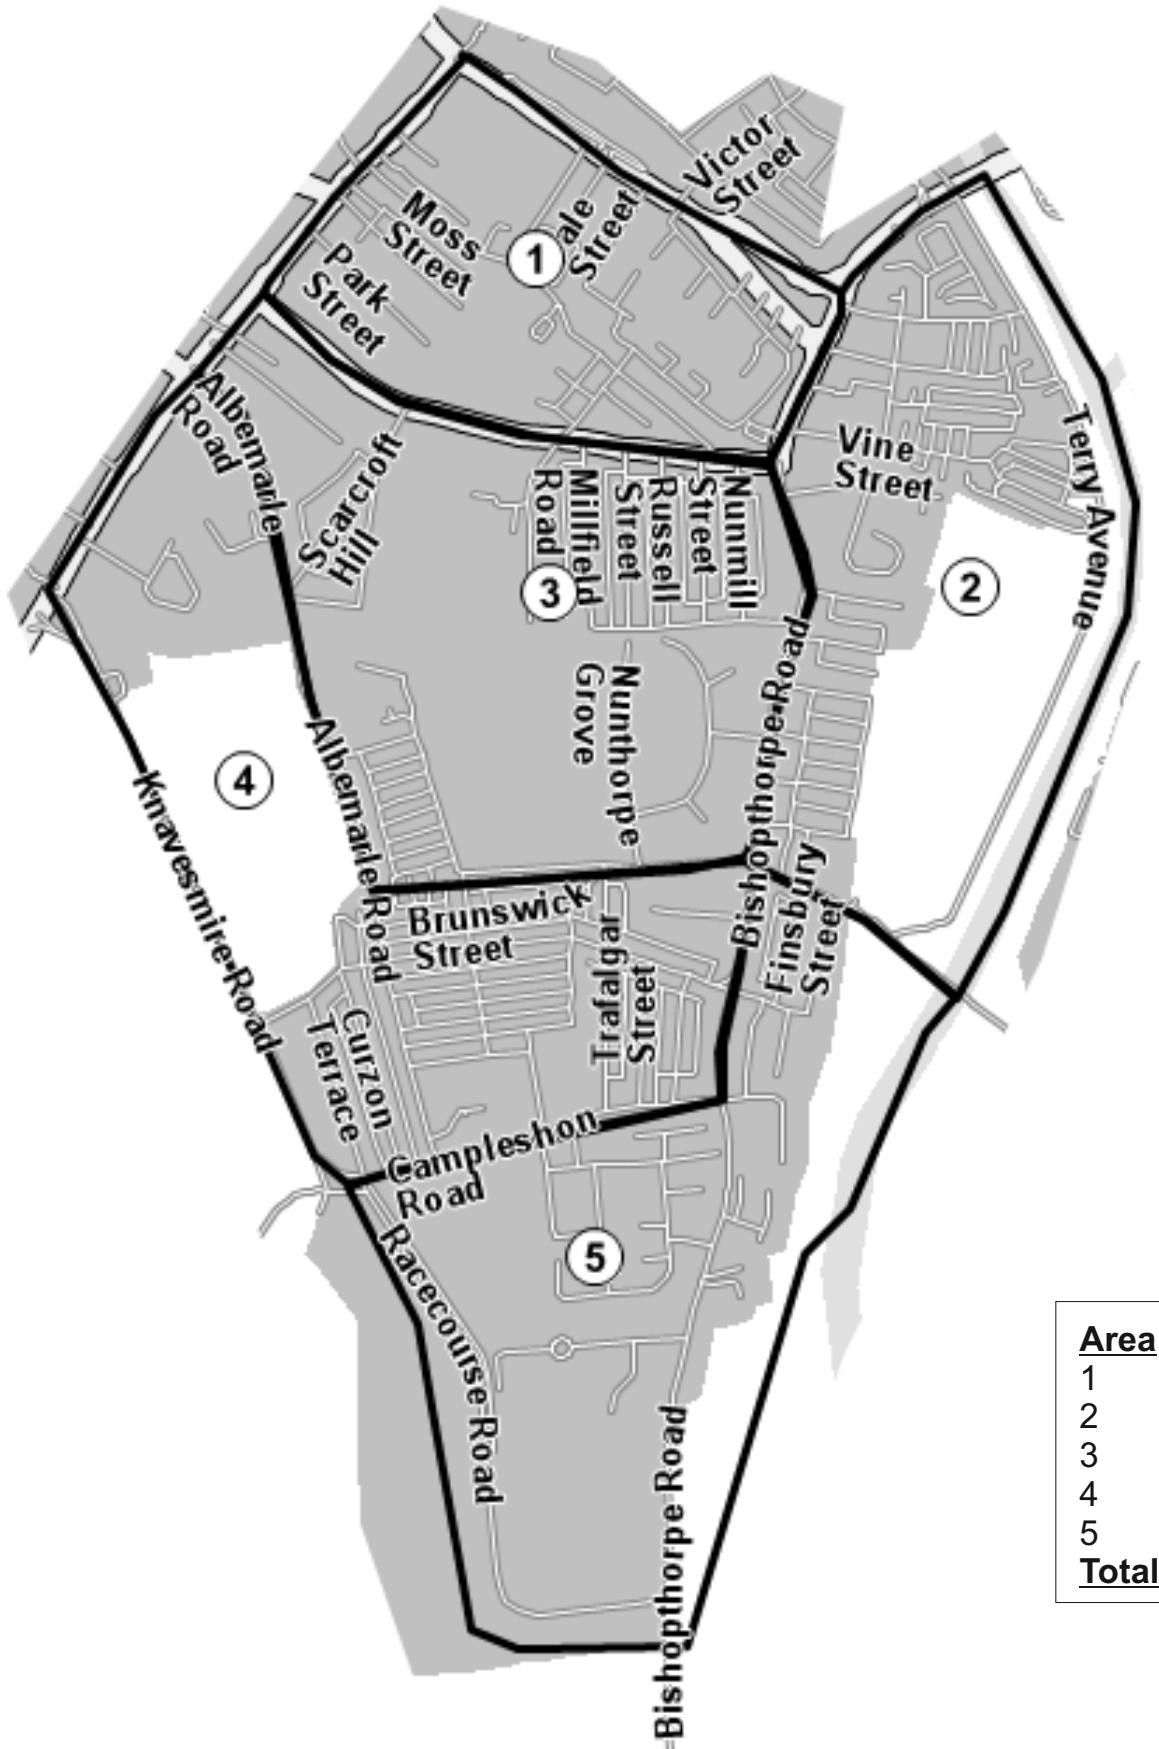

# YO23

Inc: YORK - South Bank & Bishopthorpe Road

Area	QTY
1	1000
2	1050
3	1150
4	1200
5	750
<b>Total</b>	<b>5,150</b>

DOR-2-DOR™ TRAK2DOR™ POST-PEOPLE™ are trademarks.  
DOR-2-DOR™ is a franchise all offices are owned and operated independently under licence.