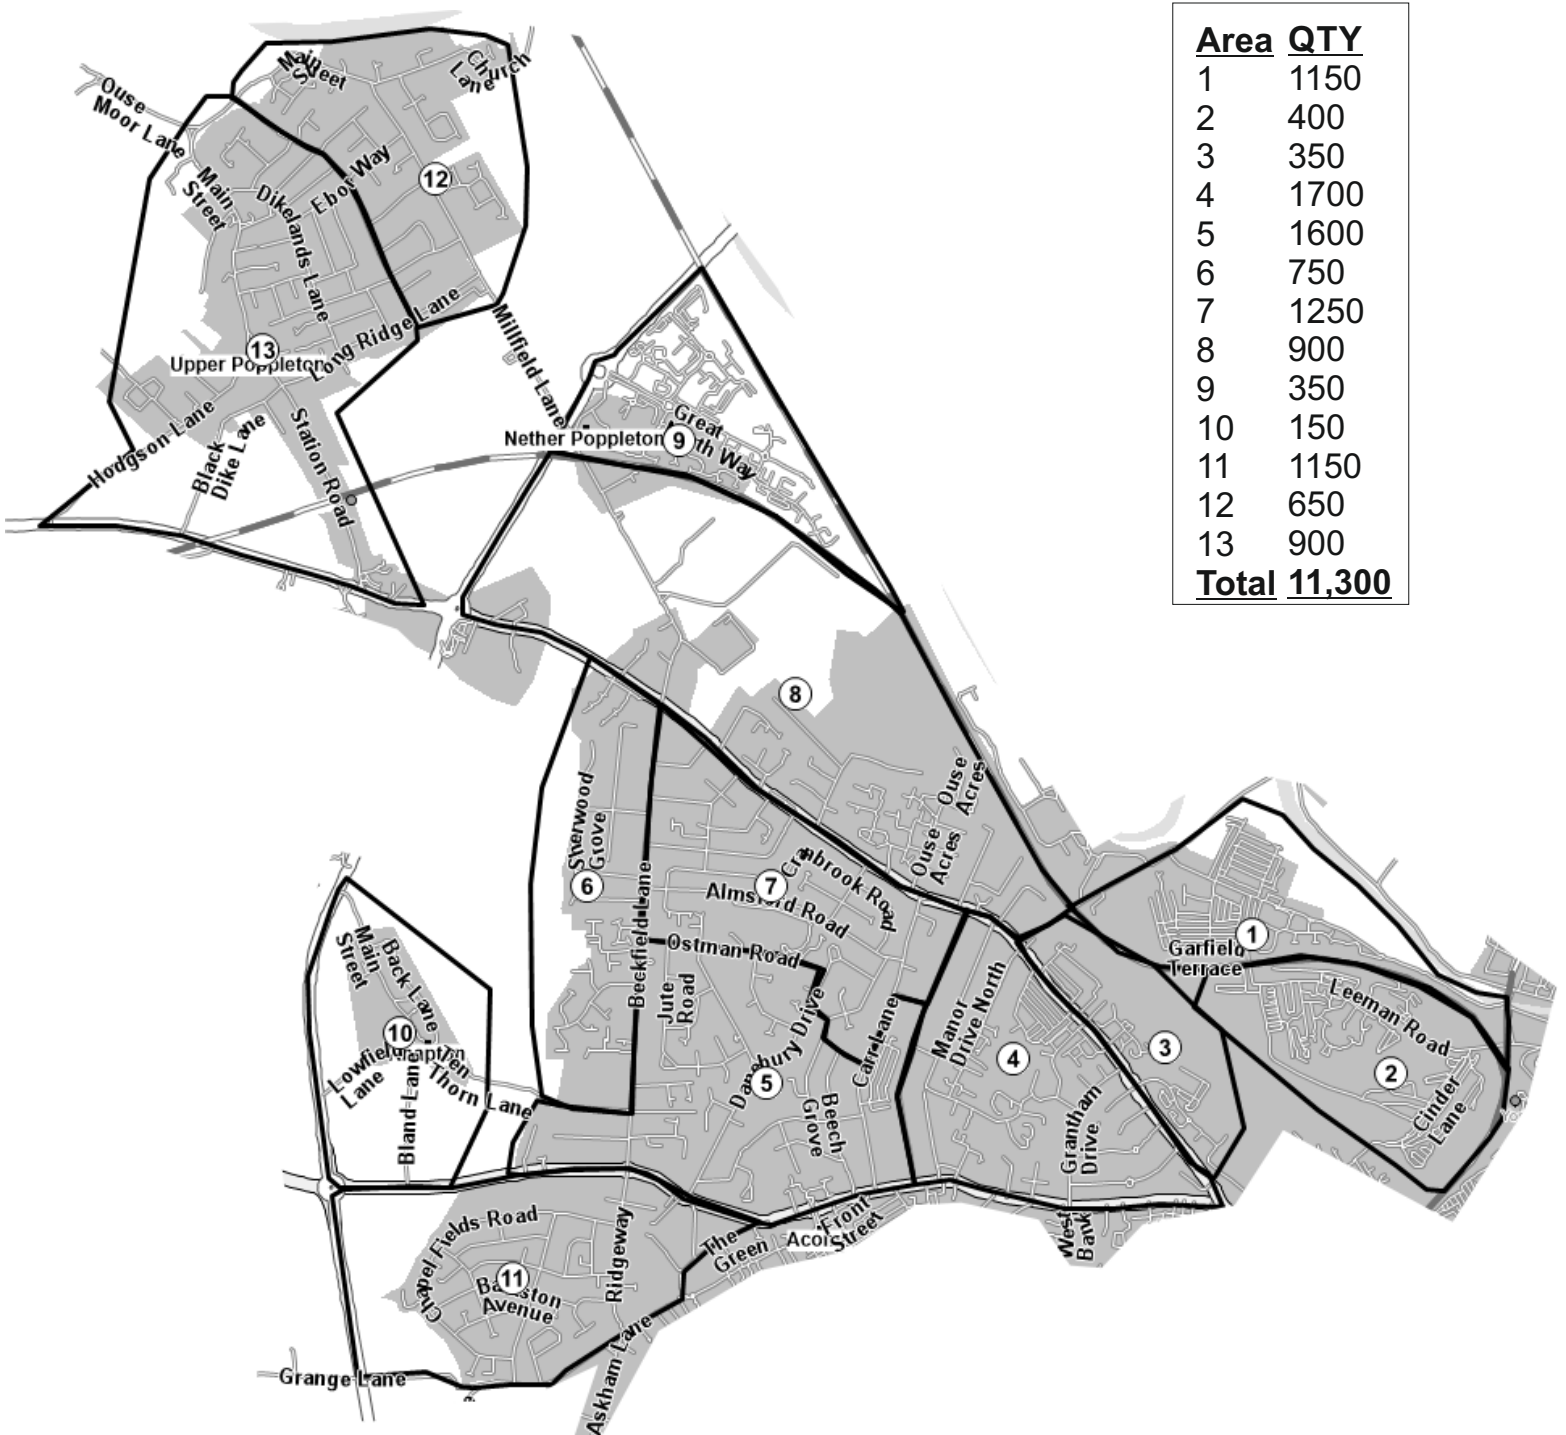

YO26

Inc: YORK -

Leeman Road, Acomb North, Boroughbridge Road,
Nether Poppleton, Upper Poppleton & Poppleton Park

DOR-2-DOR™ TRAK2DOR™ POST-PEOPLE™ are trademarks.
DOR-2-DOR™ is a franchise all offices are owned and operated independently under licence.