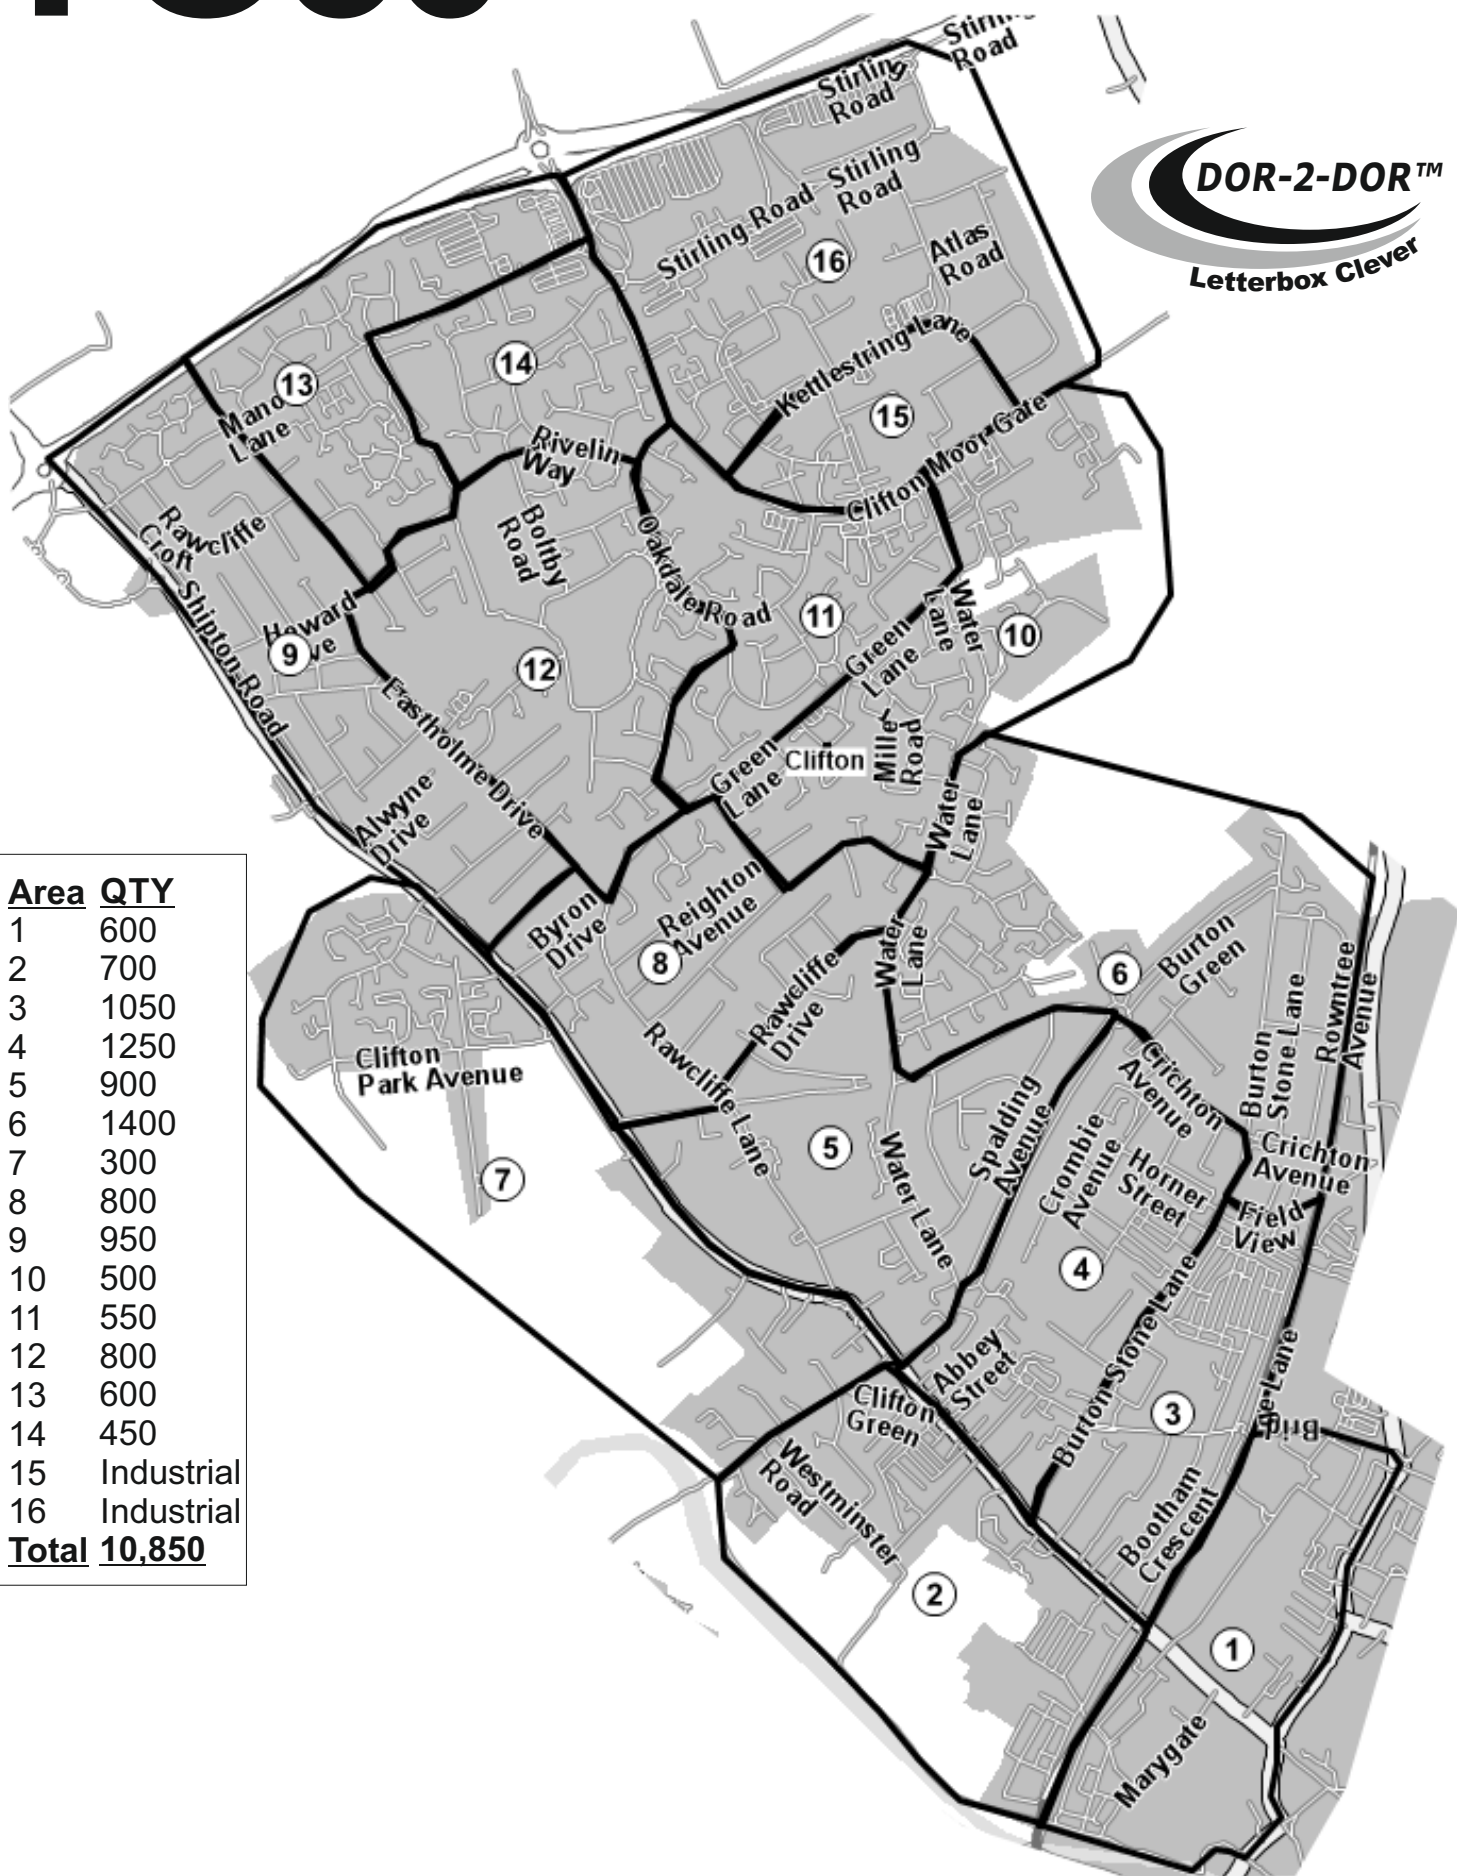

YO30

Inc: YORK - Bootham, Burton Stone Lane, Clifton Green, Clifton Moor & Rawcliffe

Area	QTY
1	600
2	700
3	1050
4	1250
5	900
6	1400
7	300
8	800
9	950
10	500
11	550
12	800
13	600
14	450
15	Industrial
16	Industrial
Total	10,850

DOR-2-DOR™ TRAK2DOR™ POST-PEOPLE™ are trademarks.
 DOR-2-DOR™ is a franchise all offices are owned and operated independently under licence.